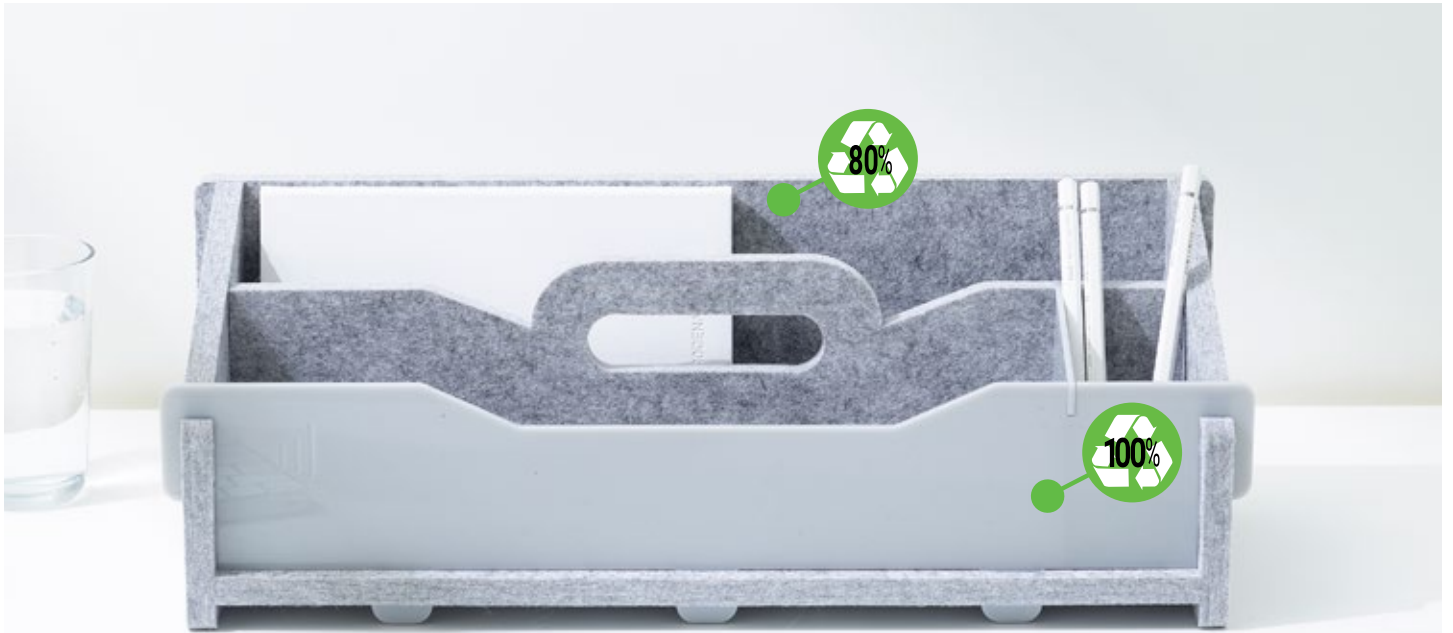

GO GREEN AT YOUR DESK

Available  
November  
2024

Our Most Recycled, Sustainable, and Non-Toxic Desk Caddy is Here!

FENTE DUO

442 Grey w/ 9981 Mist Grey

FENTE DUO BOX

442 Grey w/ 9981 Mist Grey

Working sustainably is easier with our selected\* Fente caddy range, made from **100%** recycled **PERSPEX®** acrylic and EchoPanel®, composed of **60-80%** post-consumer waste from PET bottles. **PERSPEX®** is low VOC, non-toxic, and ROHS compliant, while **EchoPanel®** is Australian-made with a Global Green Tag rating, ensuring safety and environmental responsibility.

\*Currently only stocked in Grey 442 and Mist Grey 9981 colours, other colours available on application.