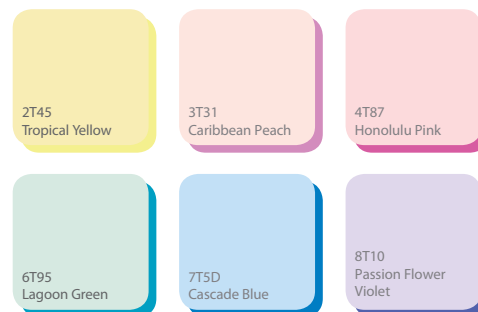

PERSPEX

Perspex® Cast Acrylic Sheet Vario

Available in 5mm

Perspex® Vario creates a sense of movement and energy. As the angle of vision shifts the change in edge colour gives an even greater depth to these intrinsically exotic tints.

Designed for use in interior applications such as Point of Sale, display units, signs, furnishings and light fittings, Perspex® Vario is the ideal material for the most audacious projects. The six transparent colours with a striking vivid edge which make up the Perspex® Vario range take us on an unforgettable journey to new horizons where the magic of the tropics is embodied.

Tropical Yellow – fresh and dazzling

Caribbean Peach – pure and soft

Honolulu Pink - to set the mood swinging

Lagoon Green – soothing and delicate

Cascade Blue - the perfect blue of the southern seas

Passion Flower Violet – an engaging, vibrant tone

Available in

*Please refer to our website colour selector tool for availability. Colours shown are a guide only, final decisions should be made directly from actual samples.

If you can't find what you are looking for or would like to request a sample call us on: