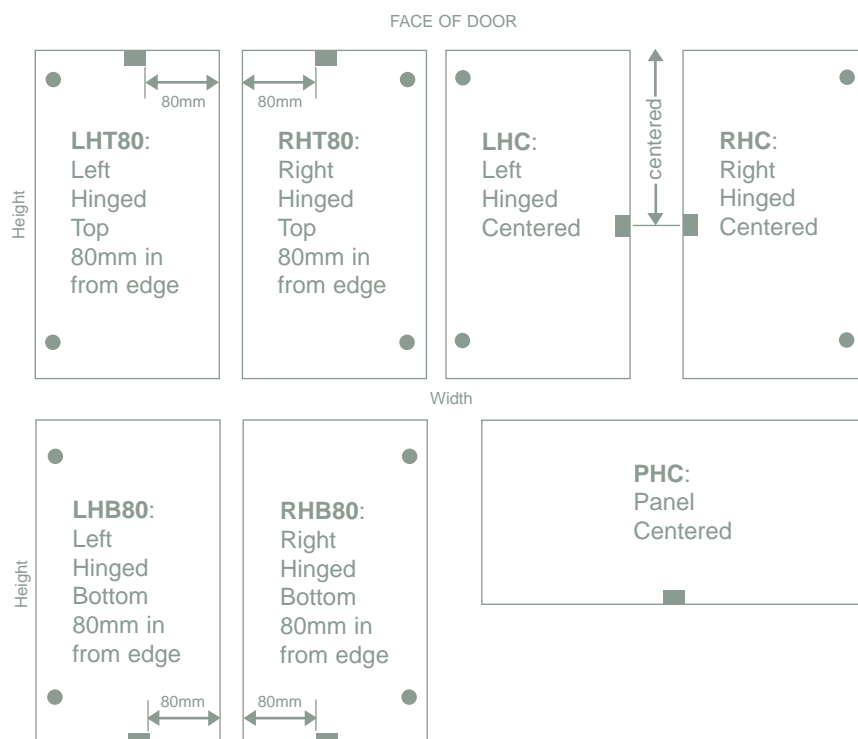

Integrated handle now available with alifrost® doors.

Introducing new 'alihandle™', an integrated, flush fitted, handle option, which is now exclusively available on all alifrost® aluminium frame doors*.

Now when you order an alifrost® door, you can also have a handle flush fitted within the frame. Simply select from the available sizes, set positions and we do the rest.

Features:

- Handle Lengths: 50, 100 & 150mm
- Available on all alifrost® frames including NEW 43x55 Flat*
- Fixed handle positions for easy ordering
- Flush fitting design
- Door & handle supplied pre-drilled ready for quick assembly.

Ordering:

To order 'alihandle™', please use the latest alifrost® order form available from www.alifrost.com.au. When ordering please specify your handle length and select position (see below) where indicated on the order form.

*Alihandle® is not available on 43 x 55 Flat in Euro Stainless finish. Please refer to availability chart for further information.

alifrost® doors

p 03 9558 1544

www.alifrost.com.au