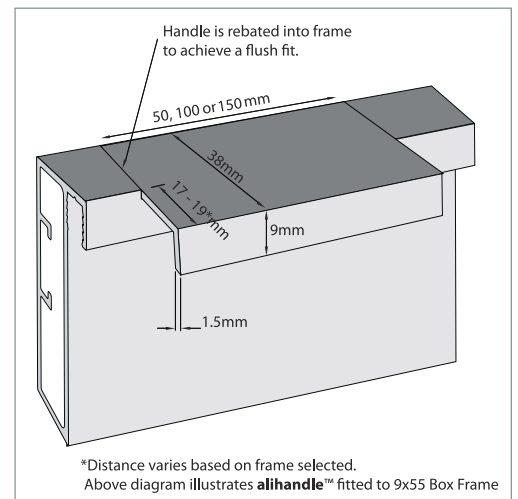

Integrated handle now available with alifrost® doors.

Introducing new 'alihandle™', an integrated, flush fitted, handle option, which is now exclusively available on all alifrost® aluminium frame doors*.

Now when you order an alifrost® door, you can also have a handle flush fitted within the frame. Simply select from the available sizes, set positions and we do the rest.

Features:

- Handle Lengths: 50, 100 & 150mm
- Available on all alifrost® frames including NEW 43x55 Flat*
- Fixed handle positions for easy ordering
- Flush fitting design
- Door & handle supplied pre-drilled ready for quick assembly.

Ordering:

To order 'alihandle™', please use the latest alifrost® order form available from www.alifrost.com.au. When ordering please specify your handle length and select position (see below) where indicated on the order form.

*Alihandle® is not available on 43 x 55 Flat in Euro Stainless finish. Please refer to availability chart for further information.

alifrost® doors

p 03 9558 1544

www.alifrost.com.au